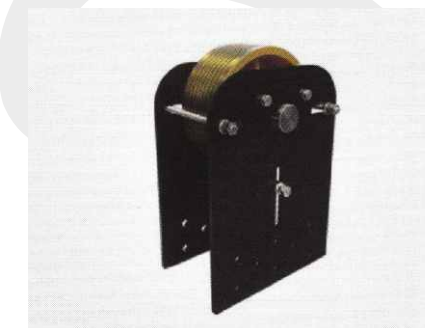

SAFETY GEAR

ROPE

ROPE BOTTLE

PULLEY

RULLEY COVER

SHEAVE SIDE PLATE

ROPE PIM

ROPE HOLDER 6,5 mm

ROPE HOLDER 10 mm

LOCK

UNLOCKING MAGNET

ELEVATOR BRACKET

MACHINE VIBRATION DAMPER

BOLTED MACHINE VIBRATION DAMPER

EMERGENCY STOP

REVISION HAND CONTROL