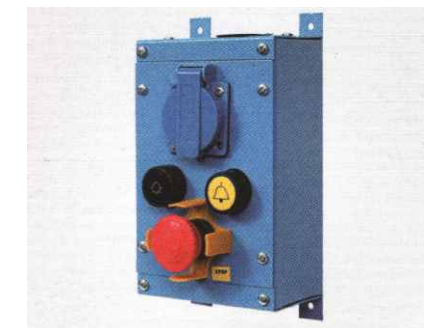

ROPE HOLDER 10 mm

LOCK

UNLOCKING MAGNET

ELEVATOR BRACKET

MACHINE VIBRATION DAMPER

BOLTED MACHINE VIBRATION DAMPER

EMERGENCY STOP

REVISION HAND CONTROL