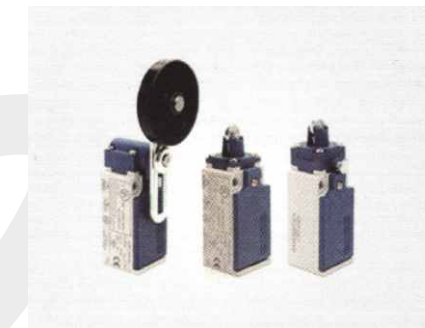

ROPE HOLDER 10 mm

LOCK

UNLOCKING MAGNET

ELEVATOR BRACKET

MACHINE VIBRATION DAMPER

BOLTED MACHINE VIBRATION DAMPER

EMERGENCY STOP

REVISION HAND CONTROL

REVISION HAND CONTROL

FIXED SKATES

SKATE

PLASTIC SPIRAL HOSE

THIMBLE

SHEET RAIL CLAW

LIMIT CUTTER

SWITCH