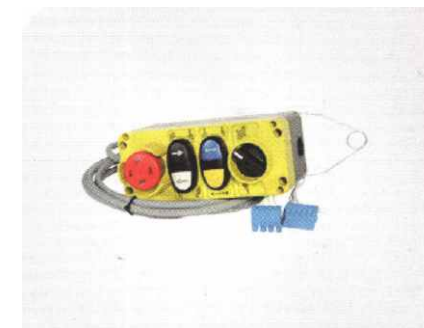

ROPE HOLDER 10 mm

LOCK

UNLOCKING MAGNET

ELEVATOR BRACKET

MACHINE VIBRATION DAMPER

BOLTED MACHINE VIBRATION DAMPER

EMERGENCY STOP

REVISION HAND CONTROL

REVISION HAND CONTROL

FIXED SKATES

SKATE

PLASTIC SPIRAL HOSE

THIMBLE

SHEET RAIL CLAW

LIMIT CUTTER

SWITCH