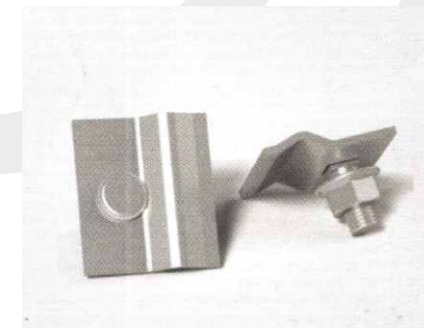

REVISION HAND CONTROL

FIXED SKATES

SKATE

PLASTIC SPIRAL HOSE

THIMBLE

SHEET RAIL CLAW

LIMIT CUTTER

SWITCH